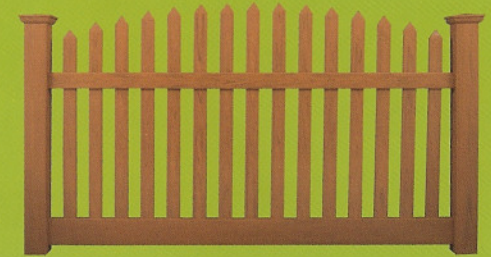

Traditional Picket

What matters most to you,
matters most to us.
These products are
specifically designed
with your children and
pets in mind.

PRIMROSE Shown in 4' White

Primrose Top

PRIMROSE SCALLOP Shown in 4' Wicker

PRIMROSE ARCHED Shown in 4' Cambium Red Cedar

SILVERBELL SCALLOP Shown in 4' Cambium Red Cedar

SILVERBELL Shown in 4' White

Silverbell Top

GREENBRIER Shown in 4' Cambium Red Cedar

SOLARGUARD™

Color that Lasts

Even when the sun is at its brightest, your fence should be too. That's why we've created an exclusive color retention technology, SolarGuard, which helps your fence outperform others against the sun's harmful rays.