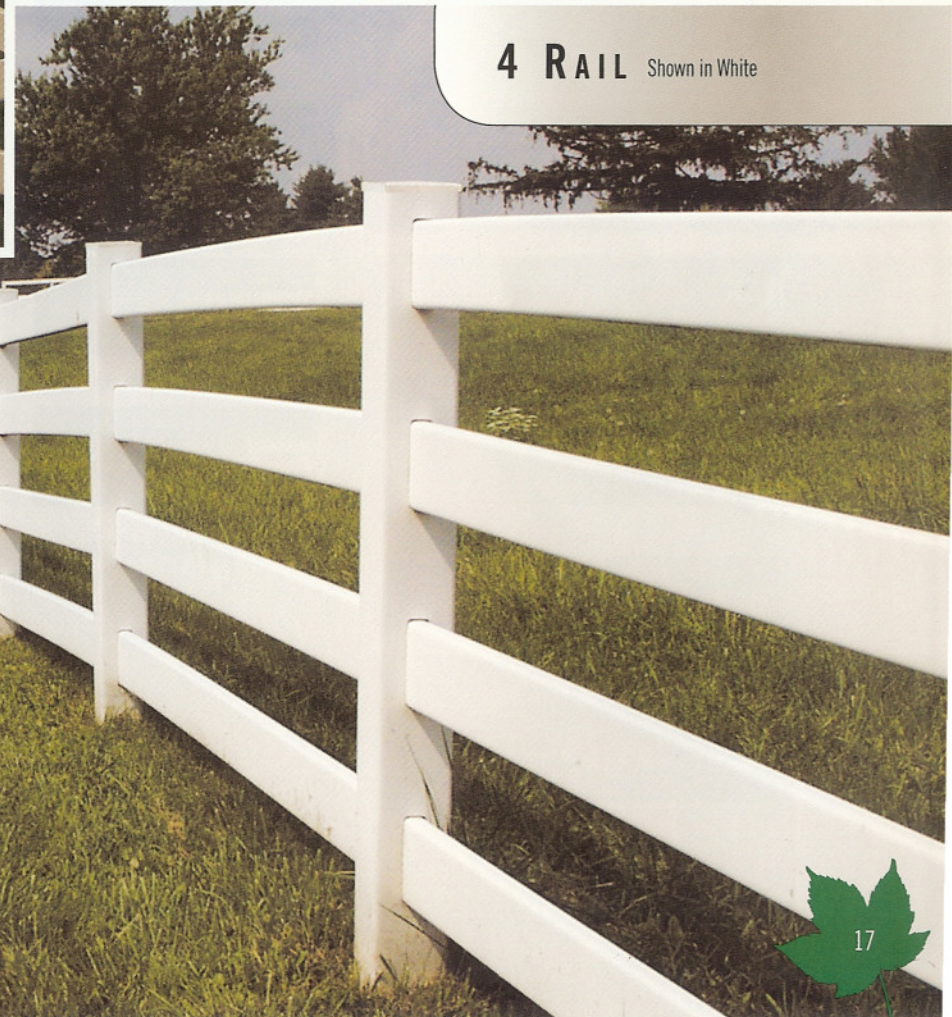

Even when the sun is at its brightest, your fence should be too. That's why we've created an exclusive color retention technology, SolarGuard, which helps your fence outperform others against the sun's harmful rays.

HAWTHORNE Shown in 4' White

Contemporary Picket

Pools are for relaxation, not worry: These panels meet the most stringent pool safety codes.

ActiveYards has a safe – and stylish – boundary for any pool.

TWINSPUR Shown in 5' White

COTTONWOOD Shown in 5' White

CYPRESS Shown in 4' Wicker

Ranch Rail

Simple but effective, Ranch Rail enclosures guarantee durable construction and enduring style.

2 RAIL Shown in Sand

CROSSBUCK Shown in Wicker

4 RAIL Shown in White