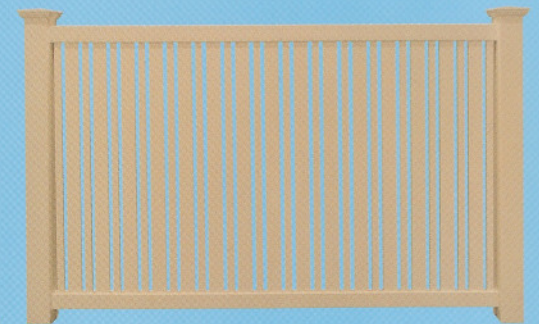

Even when the sun is at its brightest, your fence should be too. That's why we've created an exclusive color retention technology, SolarGuard, which helps your fence outperform others against the sun's harmful rays.

HAWTHORNE Shown in 4' White

Contemporary Picket

Pools are for relaxation, not worry: These panels meet the most stringent pool safety codes.

ActiveYards has a safe – and stylish – boundary for any pool.

TWINSPUR Shown in 5' White

COTTONWOOD Shown in 5' White

CYPRESS Shown in 4' Wicker

Ranch Rail

Simple but effective, Ranch Rail enclosures guarantee durable construction and enduring style.

2 RAIL Shown in Sand

CROSSBUCK Shown in Wicker