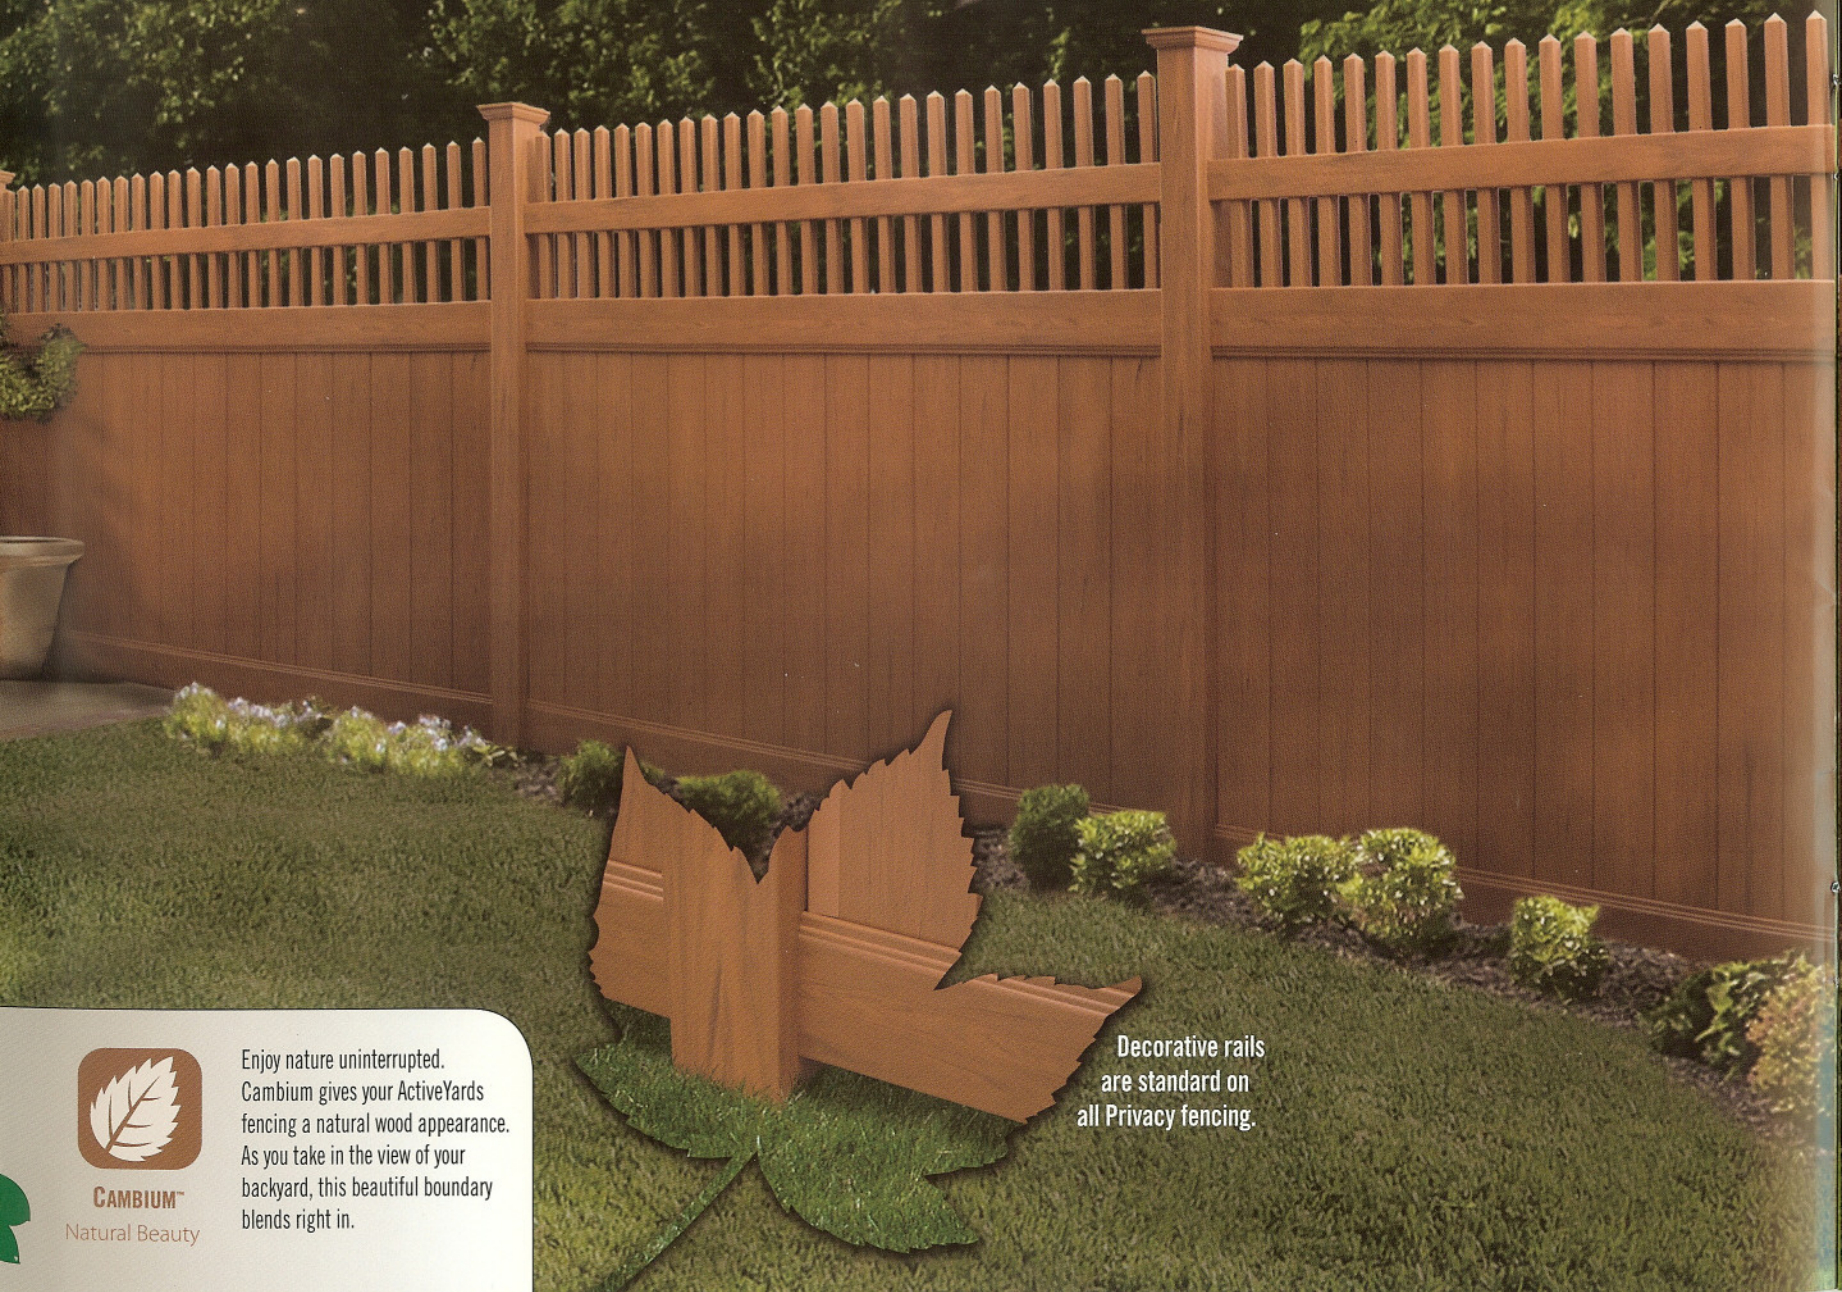

**DOGWOOD** Shown in 4' & 5' Sand

## Privacy

Decide what's right for you – whether it's complete seclusion you're searching for or a design that lets the light shine through, ActiveYards has the perfect fence for you.

**JUNIPER** Shown in 6' White

**SYCAMORE** Shown in 6' Wicker

**BELLEFLOWER** Shown in 6' Sand

**GLIDELOCK™**

Privacy & Strength

Unlike traditional fences, GlideLock pickets lock firmly together for a tighter, gap-free fit. The result is perfectly peaceful seclusion that will last a lifetime.

**PERSIMMON** Shown in 6' Cambium Red Cedar

**CAMBIUM™**  
Natural Beauty

Enjoy nature uninterrupted.  
Cambium gives your ActiveYards  
fencing a natural wood appearance.  
As you take in the view of your  
backyard, this beautiful boundary  
blends right in.